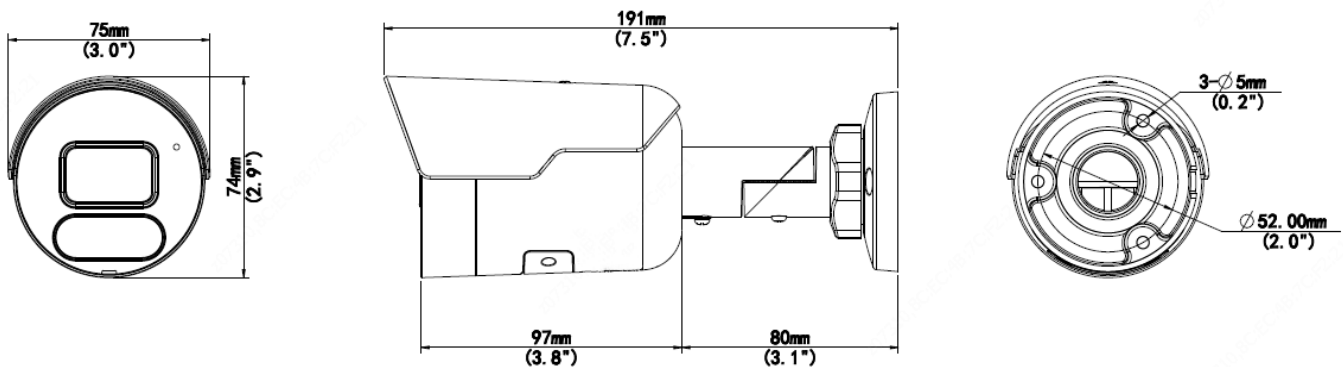

Environment	CE-RoHS (2011/65/EU;(EU)2015/863); WEEE (2012/19/EU); Reach (Regulation (EC) No 1907/2006)
Protection	IP67 (IEC 60529:1989+AMD1:1999+AMD2:2013)
General	
Power	DC 12V±25%, PoE (IEEE 802.3af)
	Power consumption: Max 8.0W
Power Interface	∅ 5.5mm coaxial power plug
Dimensions (L × W × H)	191× 75 × 74mm (7.5" × 3.0" × 2.9")
Weight	0.41kg (0.90lb)
Material	Metal
Working Environment	-30°C ~ 60°C (-22°F ~ 140°F), Humidity: ≤95% RH (non-condensing)
Storage Environment	-30°C ~ 60°C (-22°F ~ 140°F), Humidity: ≤95% RH (non-condensing)
Surge Protection	4KV
Reset Button	Supported

Dimensions

Accessories

Zhejiang Uniview Technologies Co., Ltd.

Building No.10, Wanlun Science Park, Jiangling Road 88, Binjiang District, Hangzhou, Zhejiang, China (310051)

Email: overseasbusiness@uniview.com; globalsupport@uniview.com

<http://www.uniview.com>

©2021 Zhejiang Uniview Technologies Co., Ltd. All rights reserved.

*Product specifications and availability are subject to change without notice.